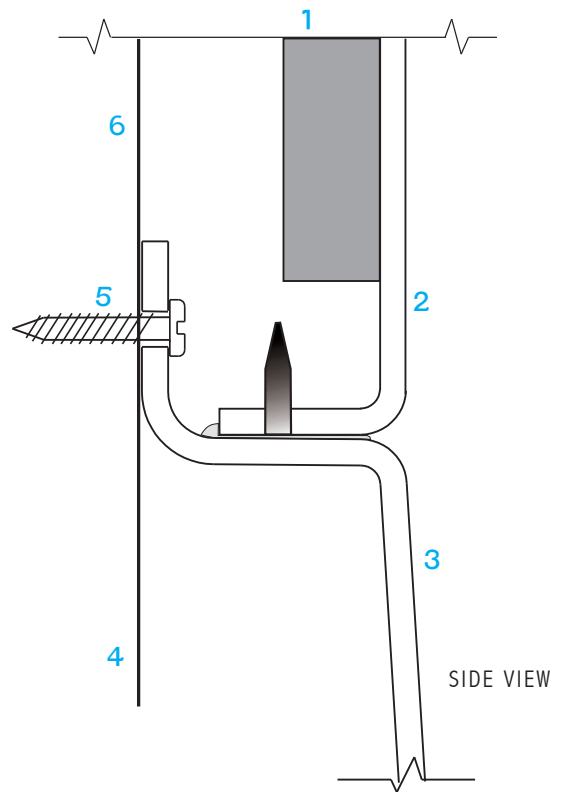

## erfect Pin System

The Praxis Perfect Pin System is an integral assembly guidance system that allows the installation of Praxis sectional models completely from the front of the unit.

Integral self-locating guide pins are fully glassed-in and easily fit into pre-drilled guide slots which allow ease of assembly without having to view the pin and slots.

Creating a perfect fit each time, the Perfect Pin System leaves a near invisible seam line that is easily caulked leaving a beautiful finish and groutless appearance.

*Praxis Makes Perfect*  
[www.praxiscompanies.com](http://www.praxiscompanies.com)

# THE PRAXIS PERFECT PIN SYSTEM

INTEGRAL SELF-LOCATING GUIDE PIN & PREDRILLED ALIGNMENT HOLE

INTEGRAL SELF-LOCATING GUIDE PINS PAN BASE DETAIL

INTEGRAL SELF-LOCATING GUIDE PIN DETAIL 10

Guide pins are fully glassed-in during the manufacturing process and are integral to the unit.

- 1 WOOD BACKING
- 2 WALL PANEL
- 3 SHOWER PAN BASE
- 4 STUD LINE
- 5 MOUNTING SCREW
- 6 WALL BOARD
- 7 INTEGRAL SELF-LOCATING GUIDE PINS
- 8 INTEGRAL SELF-LOCATING GUIDE PINS
- 9 SILICONE BEAD
- 10 FIBERGLASS SHOWER