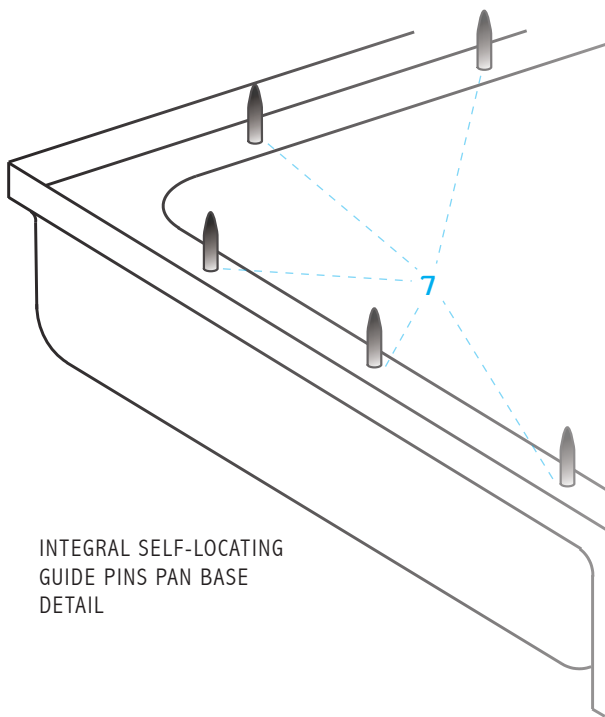

## erfect Pin System

The Praxis Perfect Pin System is an integral assembly guidance system that allows the installation of Praxis sectional models completely from the front of the unit.

Integral self-locating guide pins are fully glassed-in and easily fit into pre-drilled guide slots which allow ease of assembly without having to view the pin and slots.

Creating a perfect fit each time, the Perfect Pin System leaves a near invisible seam line that is easily caulked leaving a beautiful finish and groutless appearance.

*Praxis Makes Perfect*  
[www.praxiscompanies.com](http://www.praxiscompanies.com)

# THE PRAXIS PERFECT PIN SYSTEM

INTEGRAL SELF-LOCATING GUIDE PIN & PREDRILLED ALIGNMENT HOLE

INTEGRAL SELF-LOCATING GUIDE PINS PAN BASE DETAIL

INTEGRAL SELF-LOCATING GUIDE PIN DETAIL 10

Guide pins are fully glassed-in during the manufacturing process and are integral to the unit.

- 1 WOOD BACKING
- 2 WALL PANEL
- 3 SHOWER PAN BASE
- 4 STUD LINE
- 5 MOUNTING SCREW
- 6 WALL BOARD
- 7 INTEGRAL SELF-LOCATING GUIDE PINS
- 8 INTEGRAL SELF-LOCATING GUIDE PINS
- 9 SILICONE BEAD
- 10 FIBERGLASS SHOWER