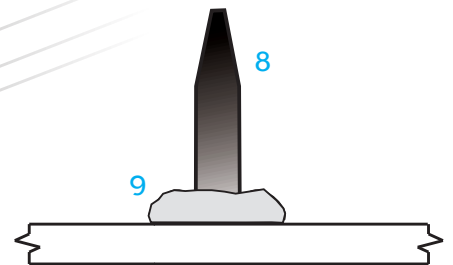

Creating a perfect fit each time, the Perfect Pin System leaves a near invisible seam line that is easily caulked leaving a beautiful finish and groutless appearance.

*Praxis Makes Perfect*  
[www.praxiscompanies.com](http://www.praxiscompanies.com)

# THE PRAXIS PERFECT PIN SYSTEM

INTEGRAL SELF-LOCATING GUIDE PIN & PREDRILLED ALIGNMENT HOLE

INTEGRAL SELF-LOCATING GUIDE PINS PAN BASE DETAIL

INTEGRAL SELF-LOCATING GUIDE PIN DETAIL 10

Guide pins are fully glassed-in during the manufacturing process and are integral to the unit.