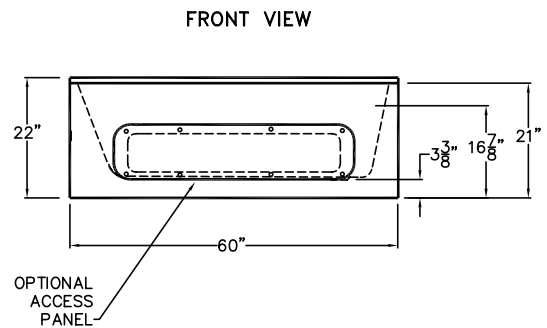

G GT 36 TO
60" x 37.25" x 22"

FEATURES

| FINISH | PRODUCT | WALL |
|-------------------------|------------|--------|
| AcryIX™ Applied Acrylic | Garden Tub | Smooth |

OPTIONS

| WHIRLPOOL | AcryIX™ COLORS | SOLID SURFACE COLORS | ACCESSORIES |
|-----------|----------------------|----------------------|-------------|
| Yes | White, Bone, Biscuit | Solids or Naturals | Drain |

TECHNICAL INFORMATION

| WT | LOAD FACTOR | HANDED BY | CODES | WARRANTY |
|----|-------------|-----------|-----------------|---|
| 95 | 0.5 | Drain L R | ANSI 124.1, UPC | AcryIX™ - Lifetime Limited Solid Surface - 10 Year Limited |