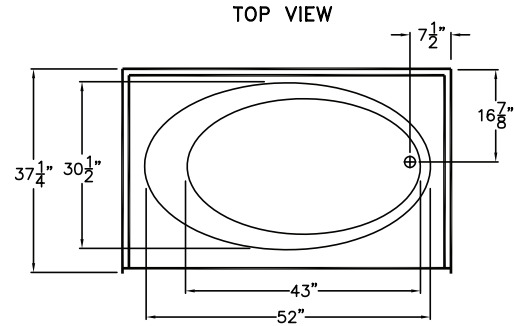

G GT 36 TO
60" x 37.25" x 22"

FEATURES

| FINISH | PRODUCT | WALL |
|-------------------------|------------|--------|
| AcryIX™ Applied Acrylic | Garden Tub | Smooth |

OPTIONS

| WHIRLPOOL | AcryIX™ COLORS | SOLID SURFACE COLORS | ACCESSORIES |
|-----------|----------------------|----------------------|-------------|
| Yes | White, Bone, Biscuit | Solids or Naturals | Drain |

TECHNICAL INFORMATION

| WT | LOAD FACTOR | HANDED BY | CODES | WARRANTY |
|----|-------------|-----------|-----------------|---|
| 95 | 0.5 | Drain L R | ANSI 124.1, UPC | AcryIX™ - Lifetime Limited Solid Surface - 10 Year Limited |