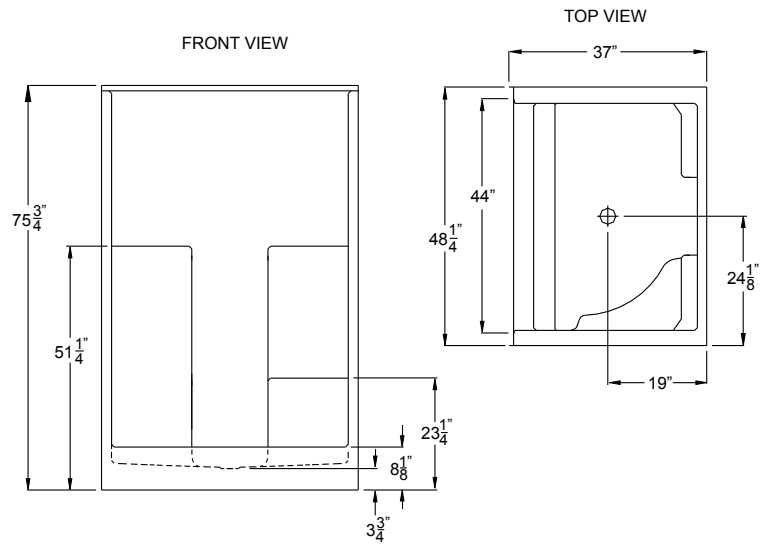

# G 4875 SH 1S

48.25" x 36.875" x 75.75"

Enclosure: up to 44" x 66.125"